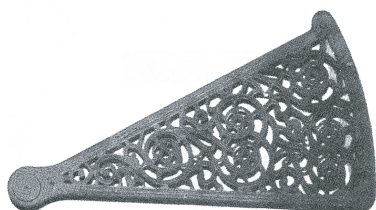

/Spiral Stairway Castings/

/G060 Spiral Treads in Grey Iron/

We can supply the stairway castings on their own or manufacture and install the entire spiral staircase. If you click here you can see further designs of completed spiral staircases.

Standard Tread

Diam (mm)	Left or right hand asc.	Steps to circle	Weight (kgs)
915	L/R	12	10
1065	L/R	12	14
1065	R	14	12
1065	L/R	16	13
1220	L/R	12	14
1220	L/R	14	14

Diam (mm)	Left or right hand asc.	Steps to circle	Weight (kgs)
1220	L/R	16	14
1370	L/R	12	17
1370	L	14	16
1370	R	16	16
1525	L/R	12	19
1525	L/R	14	20
1525	L/R	16	19
1675	L/R	12	22
1675	L	14	21
1675	L/R	16	21
1830	L/R	12	23
1830	R	14	22
1830	L/R	16	22
2440	L/R	18	33
2440	R	24	32

Diam (mm)	Left or right hand asc.	Steps to circle	Weight (kgs)
1220	L/R	12	14
1525	L	12	19
1525	R	16	20
1675	L	12	21
1675	L	16	21
1830	R	12	22

G 067

Height (mm)	Weight (kgs)
990	4
1067	4.5

G 068

Height (mm)	Weight (kgs)
990	4.5
1067	5