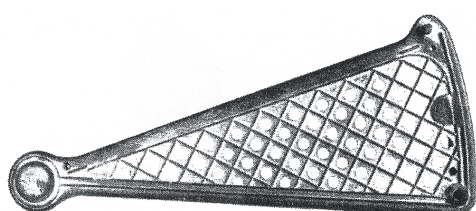

/Spiral Stairway Castings/

/G060 Spiral Treads in Grey Iron/

We can supply the stairway castings on their own or manufacture and install the entire spiral staircase. If you click here you can see further designs of completed spiral staircases.

Standard Tread

Diam (mm)	Left or right hand asc.	Steps to circle	Weight (kgs)
915	L/R	12	10
1065	L/R	12	14
1065	R	14	12
1065	L/R	16	13
1220	L/R	12	14
1220	L/R	14	14

Diam (mm)	Left or right hand asc.	Steps to circle	Weight (kgs)
1220	L/R	16	14
1370	L/R	12	17
1370	L	14	16
1370	R	16	16
1525	L/R	12	19
1525	L/R	14	20
1525	L/R	16	19
1675	L/R	12	22
1675	L	14	21
1675	L/R	16	21
1830	L/R	12	23
1830	R	14	22
1830	L/R	16	22
2440	L/R	18	33
2440	R	24	32

Diam (mm)	Left or right hand asc.	Steps to circle	Weight (kgs)
1220	L/R	12	14
1525	L	12	19
1525	R	16	20
1675	L	12	21
1675	L	16	21
1830	R	12	22

G 067

Height (mm)	Weight (kgs)
990	4
1067	4.5

G 068

Height (mm)	Weight (kgs)
990	4.5
1067	5